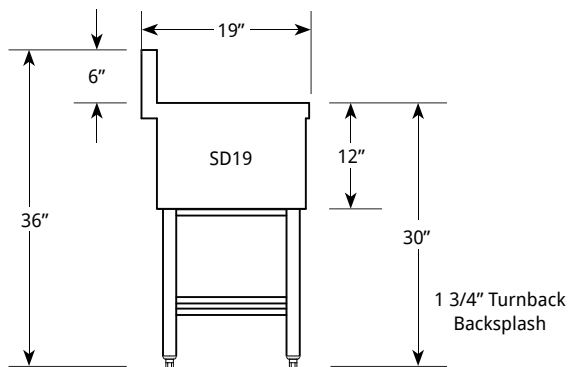

## Deep-Drawn Sinks in 40 configurations

We have just the right sink for your underbar needs

Deep drawn sinks from LaCrosse by Piper are available in many configurations to fit your needs. First, choose the depth required - from 19"(SD) or 21"(SK). Then specify any length from 2' to 7', and in one to four compartments. You can also choose whether to have the sinks located on the left, right, or center of the unit. They include a 6" backsplash with a 1-3/4" turnback, a low-lead compliant faucet (4-bowl sinks include 2 faucets), and steel tube legs in a corrosion-resistant hammertone paint. All bowls are 10" x 14" x 9-3/4". To see more available configurations and additional underbar equipment, visit [LacrosseCooler.com](http://LacrosseCooler.com).

**SD: 19" FRONT TO BACK WALL MOUNT FAUCET**      **SK: 21" FRONT TO BACK WALL MOUNT FAUCET**

\*All sinks shown with optional stainless steel legs (#L400-99S18-S)