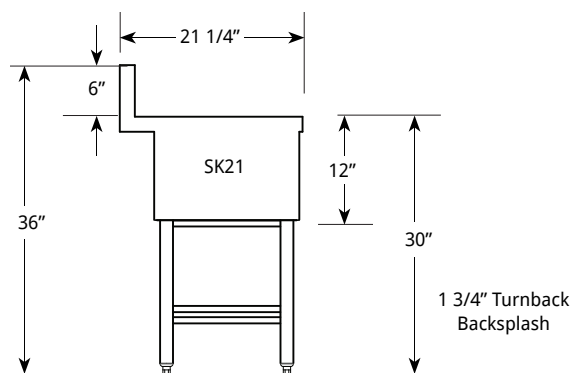

## Deep-Drawn Sinks in 40 configurations

We have just the right sink for your underbar needs

Deep drawn sinks from LaCrosse by Piper are available in many configurations to fit your needs. First, choose the depth required - from 19"(SD) or 21"(SK). Then specify any length from 2' to 7', and in one to four compartments. You can also choose whether to have the sinks located on the left, right, or center of the unit. They include a 6" backsplash with a 1-3/4" turnback, a low-lead compliant faucet (4-bowl sinks include 2 faucets), and steel tube legs in a corrosion-resistant hammertone paint. All bowls are 10" x 14" x 9-3/4". To see more available configurations and additional underbar equipment, visit [LacrosseCooler.com](http://LacrosseCooler.com).

**SD: 19" FRONT TO BACK WALL MOUNT FAUCET**      **SK: 21" FRONT TO BACK WALL MOUNT FAUCET**

\*All sinks shown with optional stainless steel legs (#L400-99S18-S)